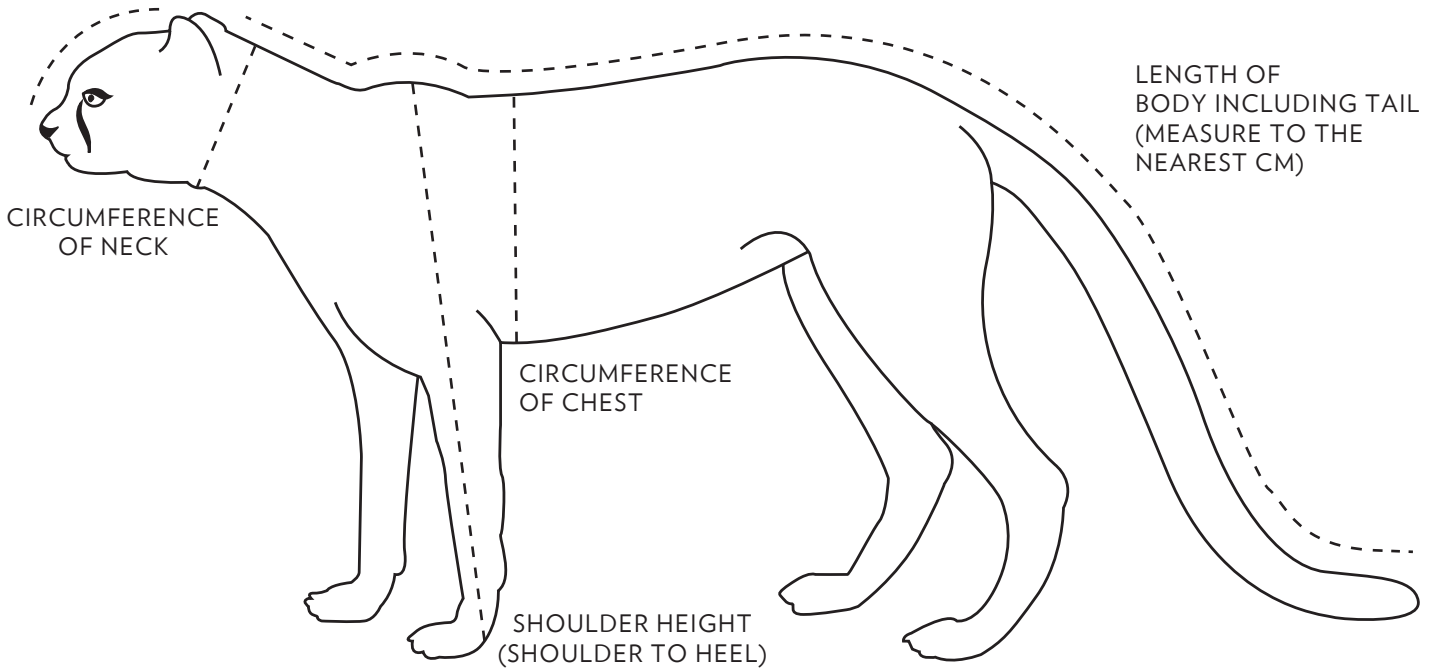

IDENTIFY A CHEETAH

DATE GPS LOCATION

APROX AGE SEX: MALE FEMALE

IDENTIFYING FEATURES (SCARS/CUTS ETC.)

LIP/WHISKER SPOT PATTERN (DRAW)