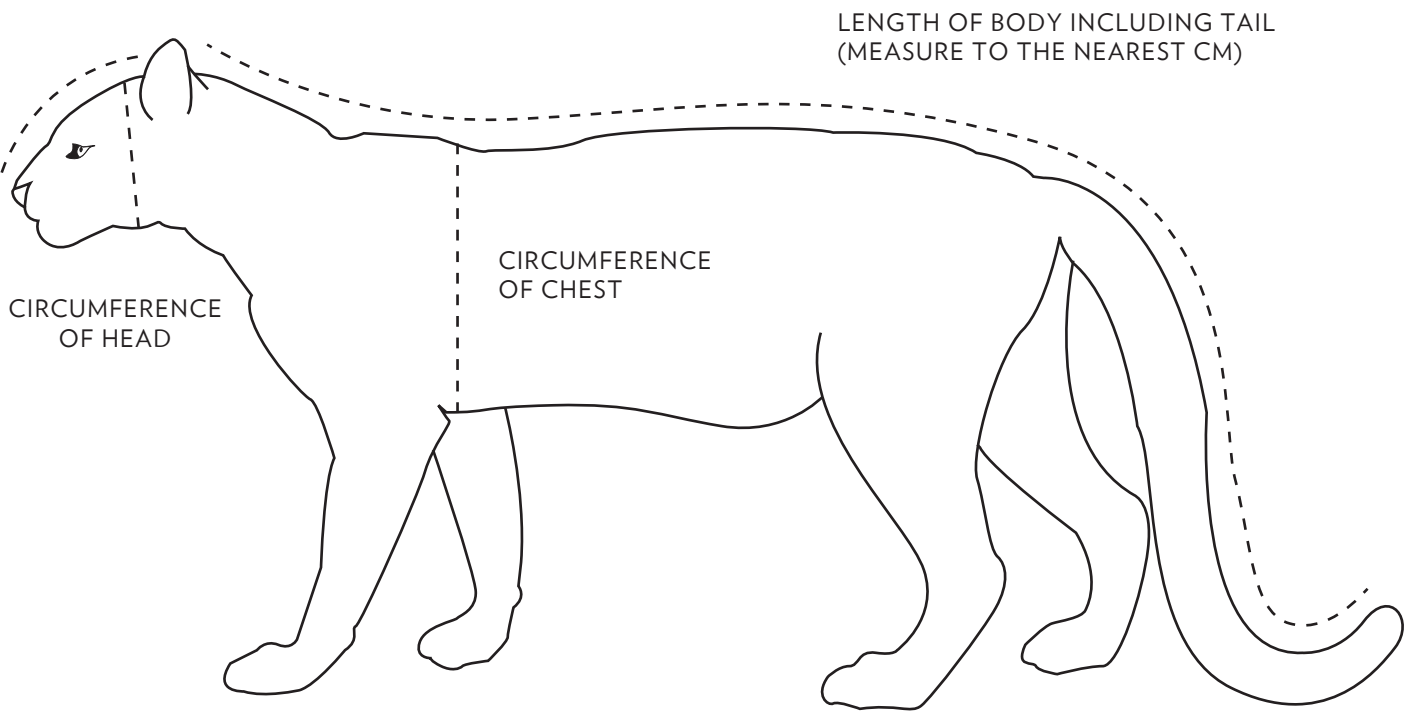

IDENTIFY A LEOPARD

DATE GPS LOCATION

APPROX AGE SEX: MALE FEMALE

IDENTIFYING FEATURES (SCARS/CUTS ETC.)

LIP/WHISKER SPOT PATTERN (DRAW)