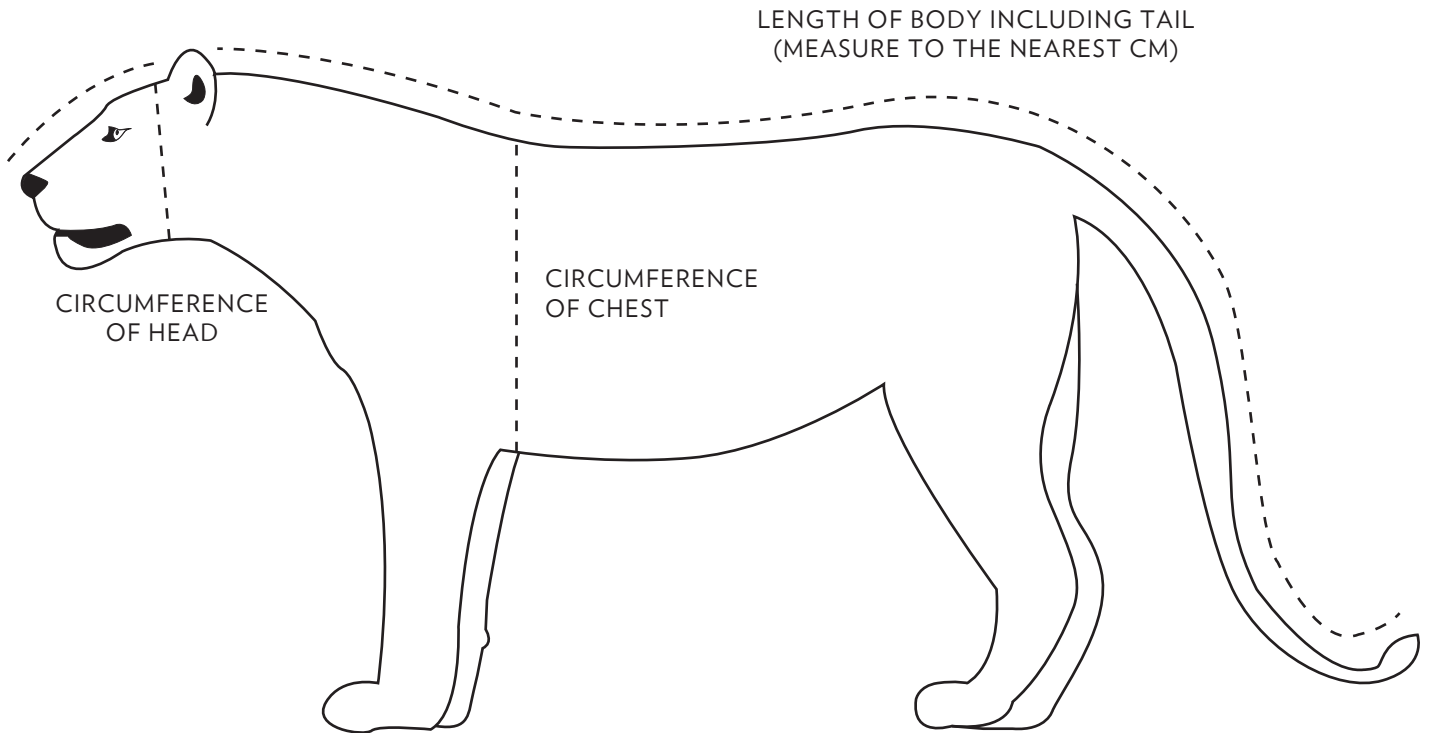

IDENTIFY A LION

DATE GPS LOCATION

APROX AGE SEX: MALE FEMALE

IDENTIFYING FEATURES (SCARS/CUTS ETC.)

LIP/WHISKER SPOT PATTERN (DRAW)