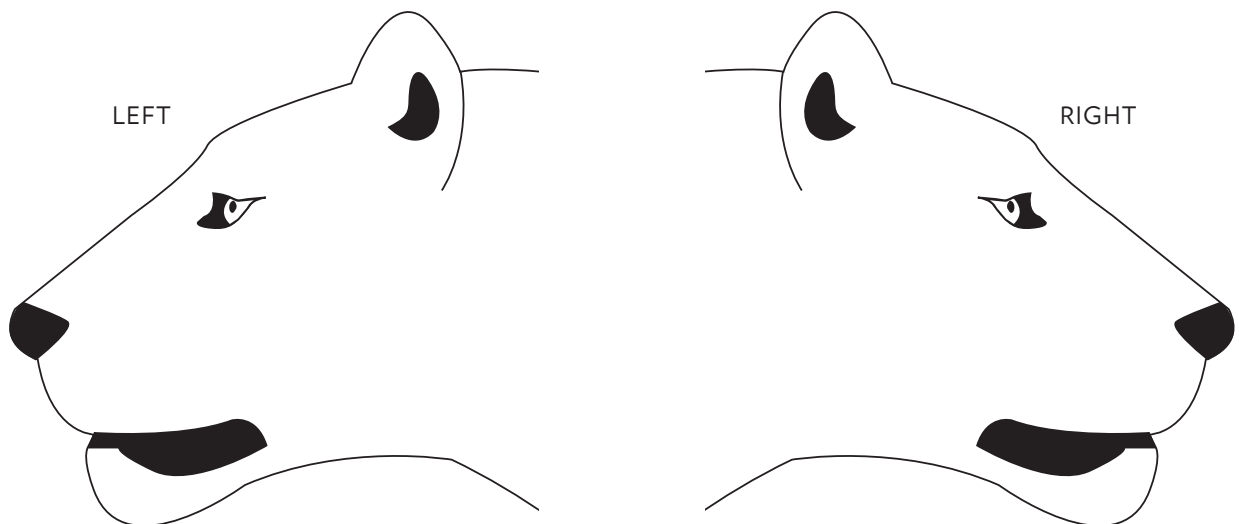

IDENTIFY A LION

DATE GPS LOCATION

APROX AGE SEX: MALE FEMALE

IDENTIFYING FEATURES (SCARS/CUTS ETC.)

LIP/WHISKER SPOT PATTERN (DRAW)